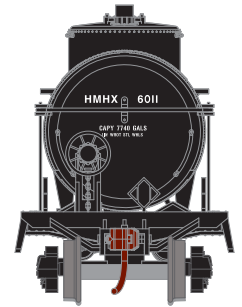

Rohm & Haas

ATH74476 #6011
ATH74477 #6012
ATH74478 #6013

ROADNAME FEATURES

- Rohm and Haas manufactures specialty chemicals
- Leased from Tank Car Corporation of America
- Era: Late 1960s+