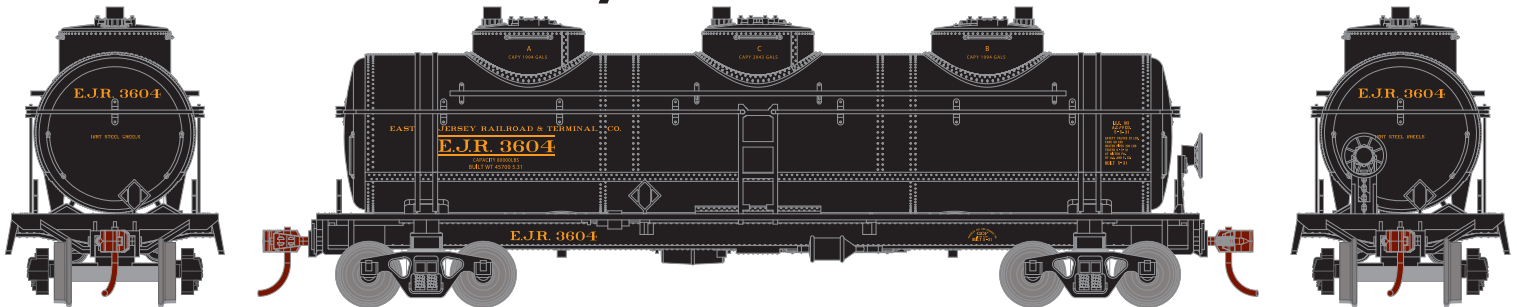

HO Triple-Dome Tank Car

Announced: 07.25.14
Orders Due: 08.22.14

ETA: March 2015

De Soto Chemical Coatings

ATH74464 #NATX 3444
ATH74465 #NATX 3448
ATH74466 #NATX 3450

ROADNAME FEATURES

- DeSoto Chemical Coatings was a manufacturer of sealants and coatings
- Leased from North American Car Corporation
- Era: 1963+

DuPont

ATH74467 #GATX 70498
ATH74468 #GATX 70501
ATH74469 #GATX 70517

ROADNAME FEATURES

- In service hauling furniture finishes for Bassett Furniture Industries
- Leased from General American Transportation Corporation
- Era: 1964+

East Jersey Railroad & Terminal

ATH74470 #3604
ATH74471 #3607
ATH74472 #3615

ROADNAME FEATURES

- EJ.R is located in Bayonne, New Jersey
- Era: Early 1930s+

\$26.98

HO Triple-Dome Tank Car

Announced: 07.25.14
Orders Due: 08.22.14