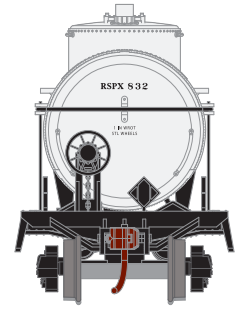

HO Triple-Dome Tank Car

Announced: 07.25.14
Orders Due: 08.22.14

National Distributing Co. (RSPX)

ETA: March 2015

ATH74473 #RSPX 832
ATH74474 #RSPX 835
ATH74475 #RSPX 837

ROADNAME FEATURES

- In service hauling wine from California
- Leased from RSP Car Company
- Era: Late 1960s+