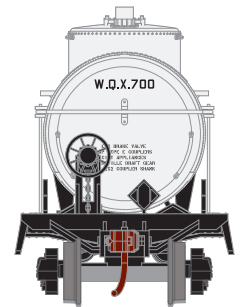

ATH74479 #700
ATH74480 #702
ATH74481 #703

ROADNAME FEATURES

- Warner Quinlan eventually became part of Cities Service
- Era: Late 1920s+

MODEL FEATURES

- Separately applied ladders, handrail, brake stand and brake wheel
- Bettendorf trucks
- Minimum radius: 18"