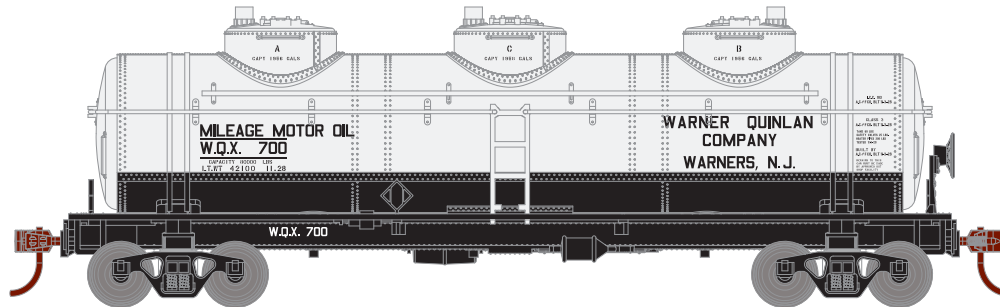

HO Triple-Dome Tank Car

Announced: 07.25.14
Orders Due: 08.22.14

ETA: March 2015

De Soto Chemical Coatings

ATH74464 #NATX 3444
ATH74465 #NATX 3448
ATH74466 #NATX 3450

ROADNAME FEATURES

- DeSoto Chemical Coatings was a manufacturer of sealants and coatings
- Leased from North American Car Corporation
- Era: 1963+

East Jersey Railroad & Terminal

ATH74470 #3604
ATH74471 #3607
ATH74472 #3615

ROADNAME FEATURES

- EJ.R is located in Bayonne, New Jersey
- Era: Early 1930s+

\$26.98

HO Triple-Dome Tank Car

Announced: 07.25.14
Orders Due: 08.22.14

ATH74479 #700
ATH74480 #702
ATH74481 #703

ROADNAME FEATURES

- Warner Quinlan eventually became part of Cities Service
- Era: Late 1920s+

MODEL FEATURES

- Separately applied ladders, handrail, brake stand and brake wheel
- Bettendorf trucks
- Minimum radius: 18"