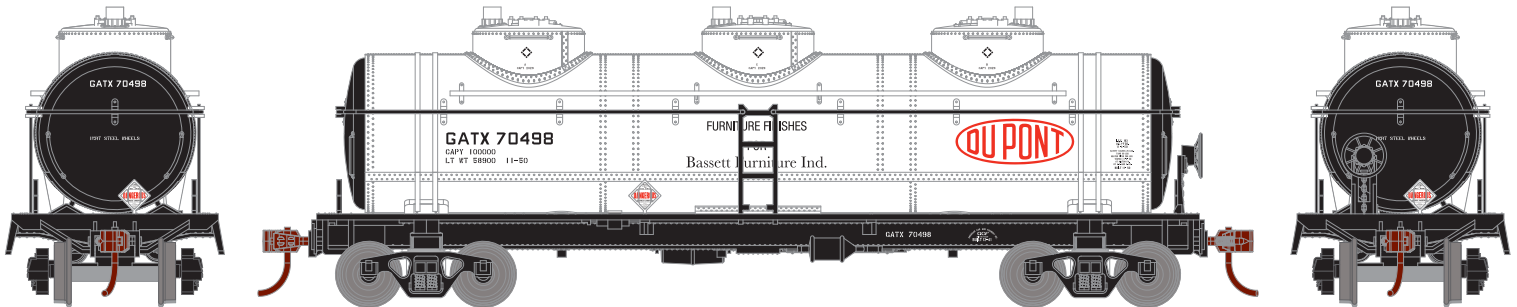

HO Triple-Dome Tank Car

Announced: 07.25.14
Orders Due: 08.22.14

ETA: March 2015

De Soto Chemical Coatings

ATH74464 #NATX 3444
ATH74465 #NATX 3448
ATH74466 #NATX 3450

ROADNAME FEATURES

- DeSoto Chemical Coatings was a manufacturer of sealants and coatings
- Leased from North American Car Corporation
- Era: 1963+

DuPont

ATH74467 #GATX 70498
ATH74468 #GATX 70501
ATH74469 #GATX 70517

ROADNAME FEATURES

- In service hauling furniture finishes for Bassett Furniture Industries
- Leased from General American Transportation Corporation
- Era: 1964+

East Jersey Railroad & Terminal

ATH74470 #3604
ATH74471 #3607
ATH74472 #3615

ROADNAME FEATURES

- EJ.R is located in Bayonne, New Jersey
- Era: Early 1930s+

\$26.98

HO Triple-Dome Tank Car

Announced: 07.25.14
Orders Due: 08.22.14