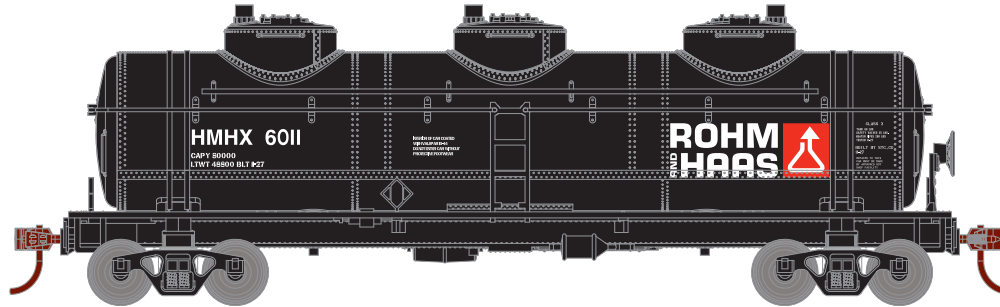

Rohm & Haas

ATH74476 #6011
ATH74477 #6012
ATH74478 #6013

ROADNAME FEATURES

- Rohm and Haas manufactures specialty chemicals
- Leased from Tank Car Corporation of America
- Era: Late 1960s+